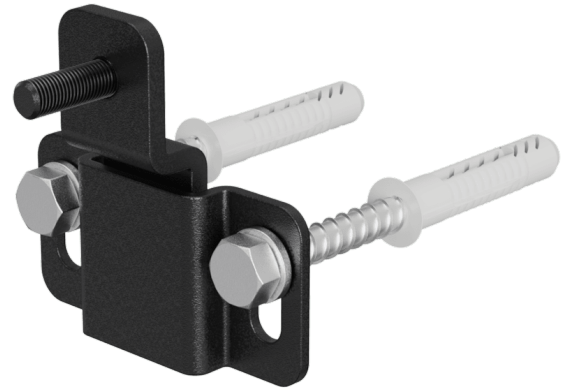

## Product information:

---

The MBK102 is a mounting bracket that can be used to mount different kinds of bass cabinets with a limited size and weight. The simple, nevertheless very efficient principle provides an easy and quick installation. It is based on two protruding wall brackets and an L-bracket which have to be installed against the wall on the desired location. Two metal hooks and a rubber foot have to be fixed to the provided points on the bass cabinet, using the included screws. Subsequently, the metal hooks have to be hooked into the protruding part of the wall brackets while the rubber foot slides over the L-bracket, preventing accidental lift-out of the cabinet.

## Variants:

---

- MBK102/B - Black version