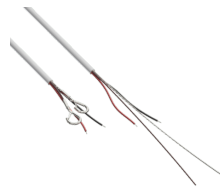

Product information:

A connection cable with conductors and a steel suspension and safety wire in a single outer jacket. This offers the cleanest and most elegant solution for connecting and mounting the loudspeaker. This professional connection cable with two integrated steel cores for suspending adds an additional drop safety for the loudspeaker. Fixation is made through two snap-hooks on one end and a dual Gripple™ fixation on the other end. The cable length of 7 meters offers possibilities for a wide variety of ceiling heights. An innovatively designed rear cover of the ALTI pendant loudspeakers (not suited for ALTIxM series) can be placed after installation and hides the connection and suspension on the speaker end. The ceiling end connections are covered through a cable cover.

Variants:

- DSC70/B - Black
- DSC70/W - White