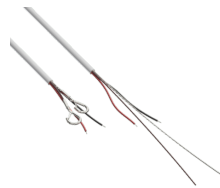

### Product information:

---

A connection cable with conductors and a steel suspension and safety wire in a single outer jacket. This offers the cleanest and most elegant solution for connecting and mounting the loudspeaker. This professional connection cable with two integrated steel cores for suspending adds an additional drop safety for the loudspeaker. Fixation is made through two snap-hooks on one end and a dual Grippler™ fixation on the other end. The cable length of 10 meters offers possibilities for a wide variety of ceiling heights. An innovatively designed rear cover of the ALTI pendant loudspeakers (not suited for ALTIxM series) can be placed after installation and hides the connection and suspension on the speaker end. The ceiling end connections are covered through a cable cover.

### Variants:

---

- DSC100/B - Black
- DSC100/W - White