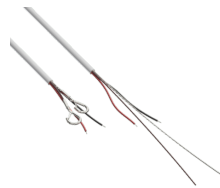

Product information:

A connection cable with conductors and a steel suspension and safety wire in a single outer jacket. This offers the cleanest and most elegant solution for connecting and mounting the loudspeaker. This professional connection cable with two integrated steel cores for suspending adds an additional drop safety for the loudspeaker. Fixation is made through two snap-hooks on one end and a dual Grippler™ fixation on the other end. The cable length of 10 meters offers possibilities for a wide variety of ceiling heights. An innovatively designed rear cover of the ALTI pendant loudspeakers (not suited for ALTIxM series) can be placed after installation and hides the connection and suspension on the speaker end. The ceiling end connections are covered through a cable cover.

Variants:

- DSC100/B - Black
- DSC100/W - White