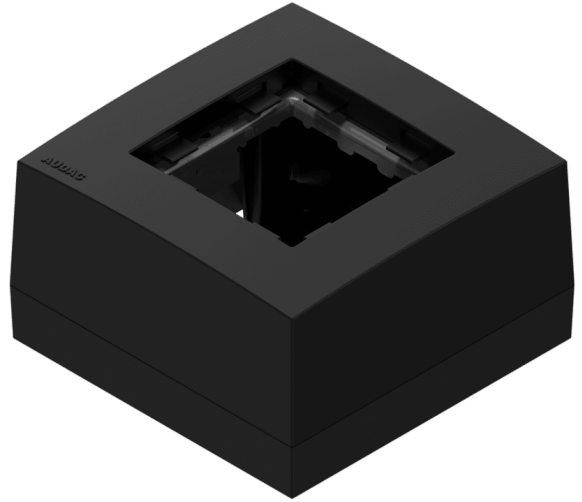

CP45BOX1

Surface mount box for 45x45 standard range

Product information:

Surface mount box for 45X45 standard range

Variants:

- CP45BOX1/W - White version