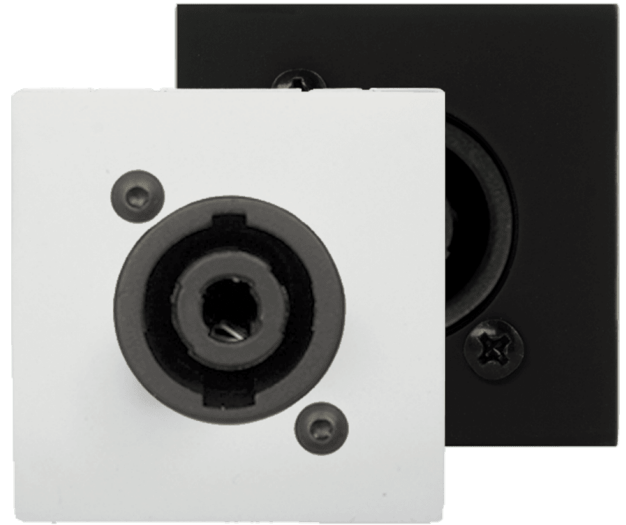

## Product information:

---

Connection plate with Neutrik Speakon connector, designed to be used with bTicino installation materials. Available in Black (/B) & White (/W). (Mounting frame and cover plate not included)

## Variants:

---

- CP43SPE/W - White version